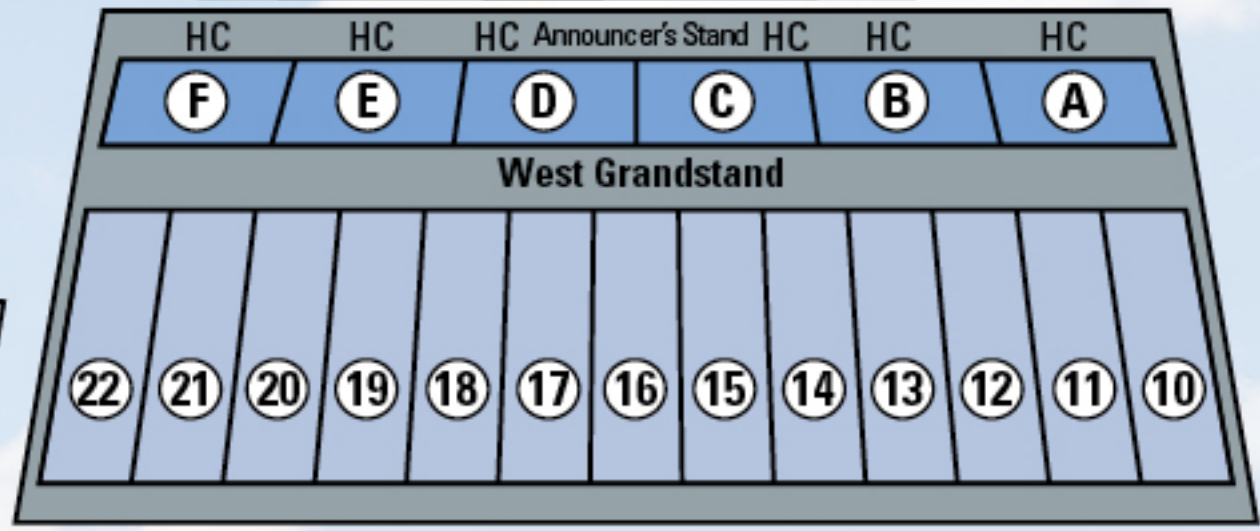

N.E. Arena Bleachers  
40

Hansen Pavilion

Bucking Chutes

North Grandstand

Roping Chutes

South Grandstand

ARENA

TRACK

KIDS CORRAL

SPONSOR HOSPITALITY TENT

MIDWAY

To Heritage Museum  
↓